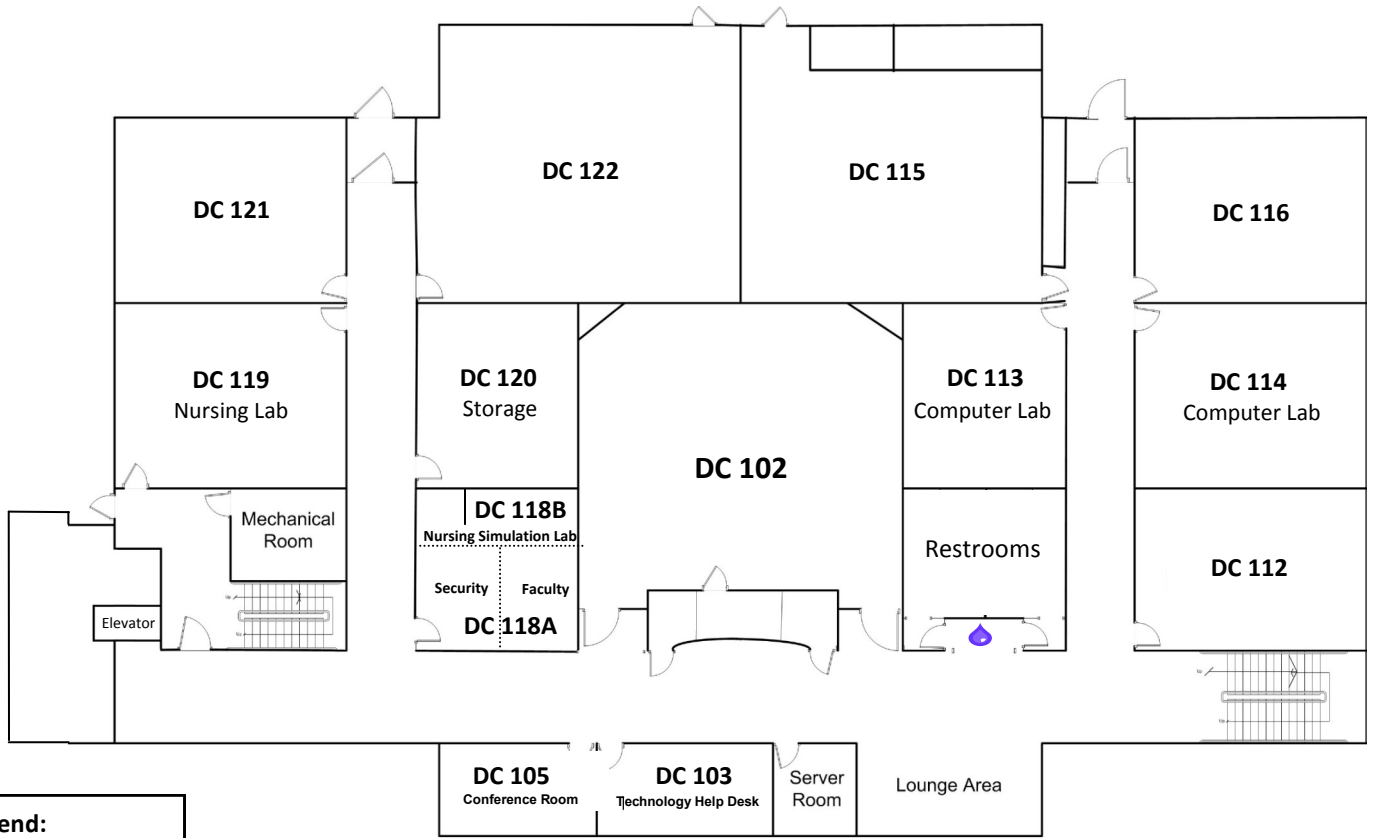

DINING COMPLEX BUILDING (DC)

First Floor

Legend:

-  Water Fountain
-  Fire Escape

Second Floor