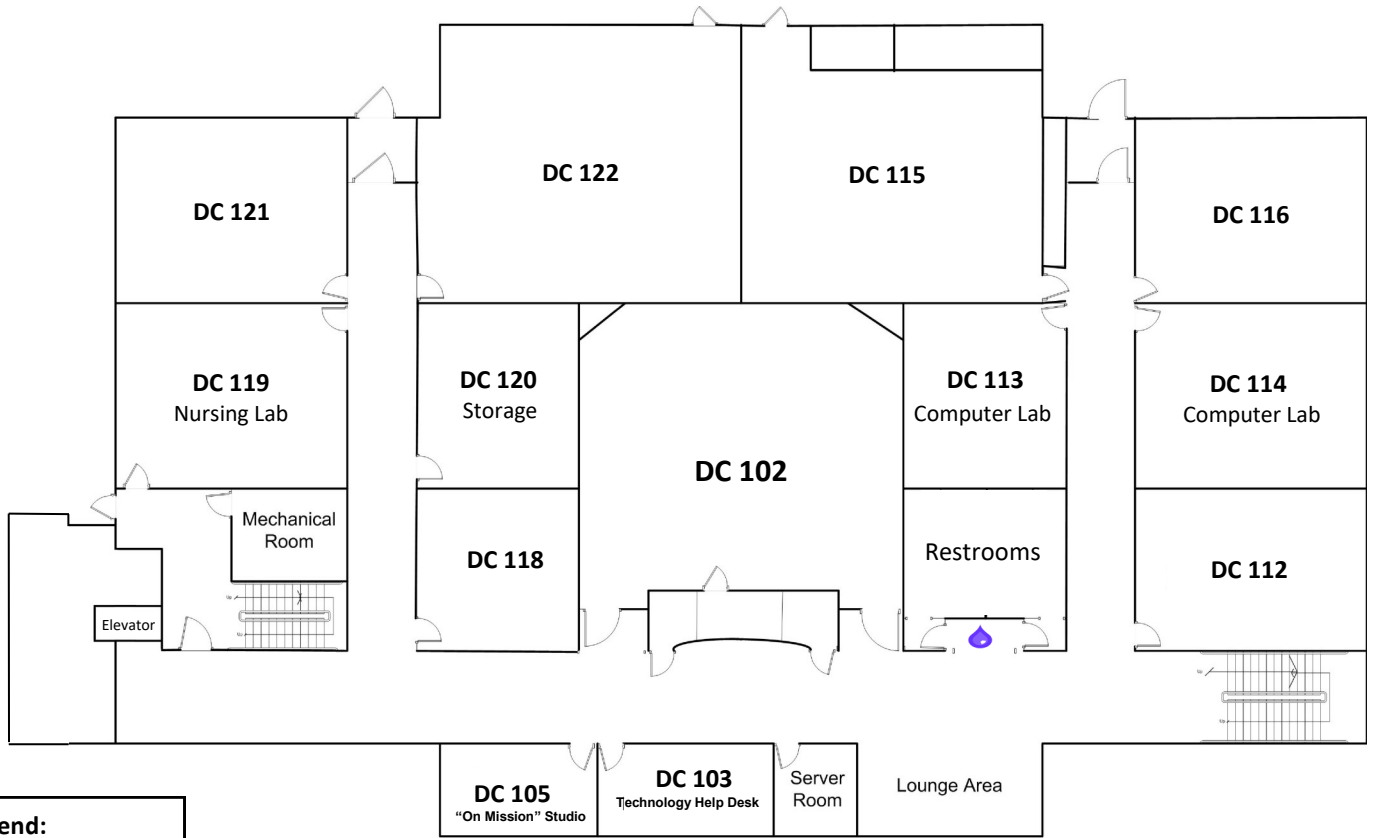

# DINING COMPLEX BUILDING (DC)

## First Floor

**Legend:**

-  Water Fountain
-  Fire Escape

## Second Floor