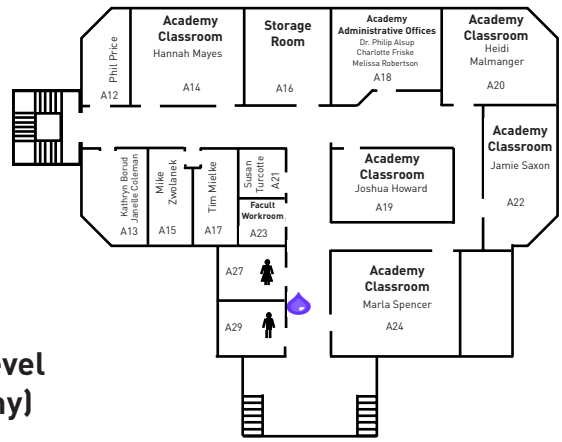

Lower Level (Academy)