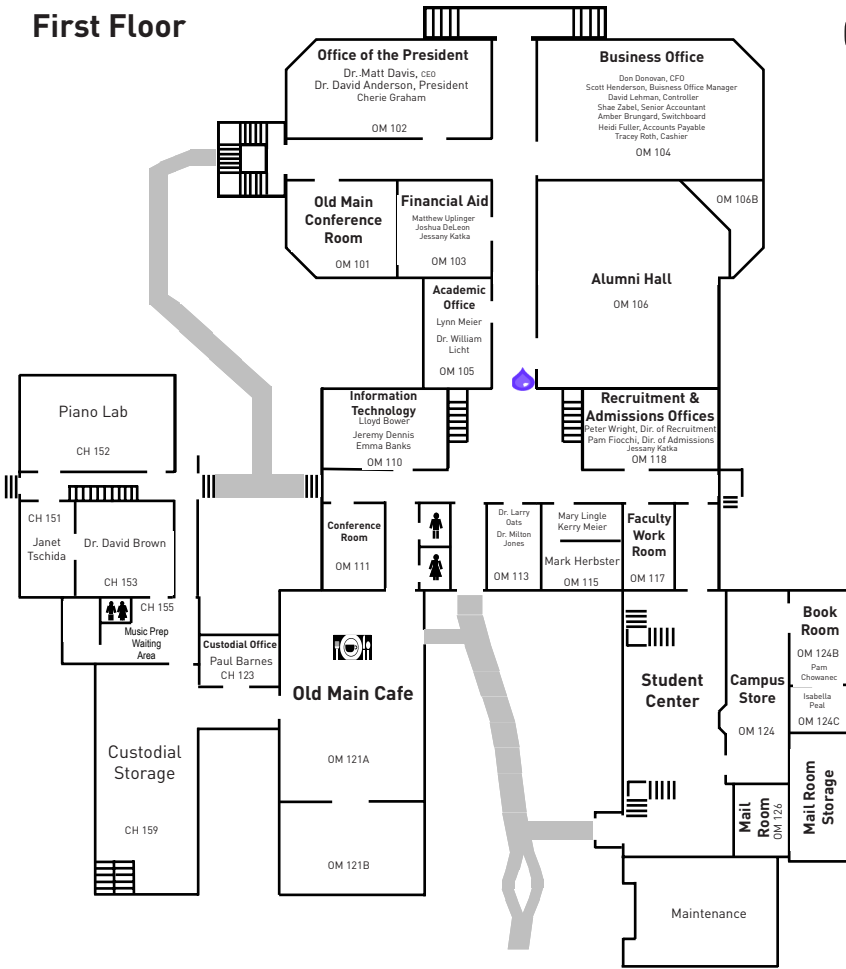

First Floor